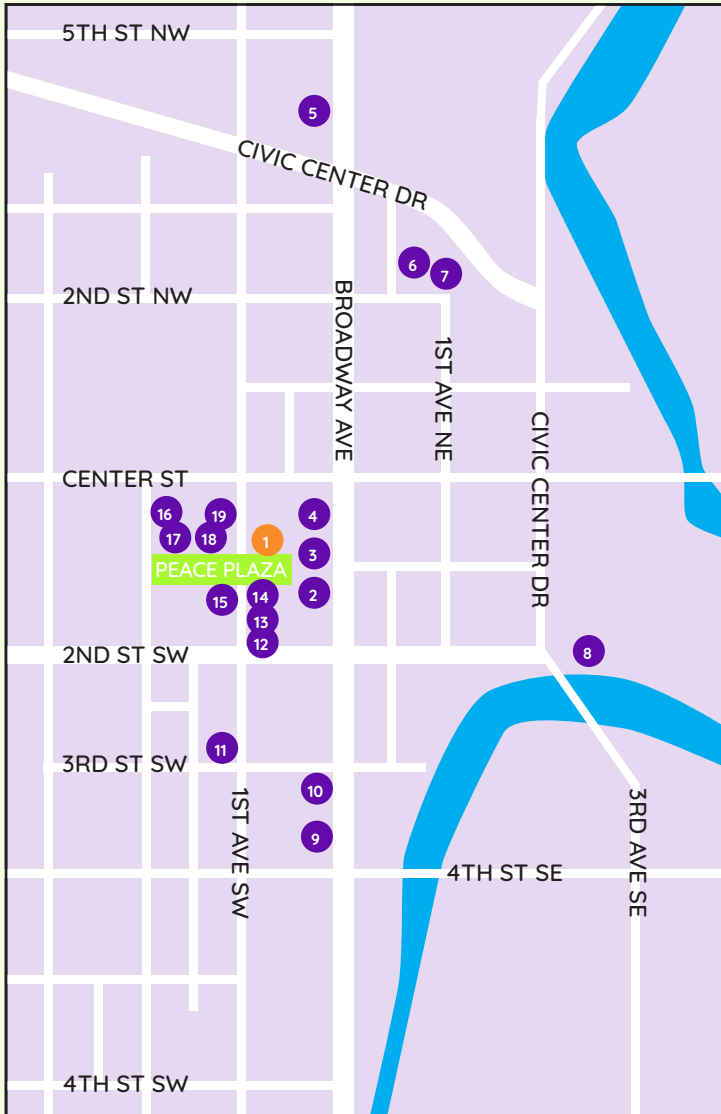

Printed copies of the event map are available at the Chateau Theatre and Threshold Arts.

- |   |                     |                                     |                      |
|---|---------------------|-------------------------------------|----------------------|
| <b>1 Chateau Theatre, DMC &amp; RDA</b> | <b>12 - 3 pm</b>    | <b>11 The Well Dining</b>           | <b>11 am - 11 pm</b> |
| 15 1st St SW (Peace Plaza)              |                     | 255 1st Ave SW                      |                      |
| <b>2 Chester's Kitchen &amp; Bar</b>    | <b>12 - 3 pm</b>    | <b>12 Popus Gourmet Popcorn</b>     | <b>12 - 3 pm</b>     |
| 111 S Broadway, #108 (Galleria)         |                     | 25 2nd St SW                        |                      |
| <b>3 Games by James</b>                 | <b>12 - 3 pm</b>    | <b>13 Optical Vision with Flair</b> | <b>12 - 3 pm</b>     |
| 111 S Broadway, #207 (Galleria)         |                     | 114 1st Ave SW                      |                      |
| <b>4 The Nordic Shop</b>                | <b>10 am - 4 pm</b> | <b>14 Primp Boutique</b>            | <b>10 am - 6 pm</b>  |
| 111 S Broadway Ave, #202 (Galleria)     |                     | 104 1st Ave SW                      |                      |
| <b>5 New Spin Bicycle Shop</b>          | <b>10 am - 4 pm</b> | <b>15 Marriott Hotel</b>            | <b>12 - 3 pm</b>     |
| 401 N Broadway                          |                     | 101 1st Ave SW                      |                      |
| <b>6 Janky Gear</b>                     | <b>10 am - 6 pm</b> | <b>16 Tea Time</b>                  | <b>12 - 3 pm</b>     |
| 204 N Broadway                          |                     | 20 2nd Ave SW, #7 (Kahler)          |                      |
| <b>7 The Machine Shed</b>               | <b>12 - 3 pm</b>    | <b>17 Kahler Hotel</b>              | <b>12 - 3 pm</b>     |
| 11 2nd St NE                            |                     | 20 SW 2nd Ave                       |                      |
| <b>8 Rochester Art Center</b>           | <b>11 am - 4 pm</b> | <b>18 Lasker Jewelers</b>           | <b>12 - 3 pm</b>     |
| 30 Civic Center Dr SE, Suite 120        |                     | 101 1st St SW (Peace Plaza)         |                      |
| <b>9 Threshold Arts</b>                 | <b>10 am - 6 pm</b> | <b>19 Olde Brick House</b>          | <b>11 am - 11 pm</b> |
| 311 S Broadway                          |                     | 19 1st Ave SW                       |                      |
| <b>10 ThaiPop</b>                       | <b>12 - 3 pm</b>    |                                     |                      |
| 4 3rd St SW                             |                     |                                     |                      |